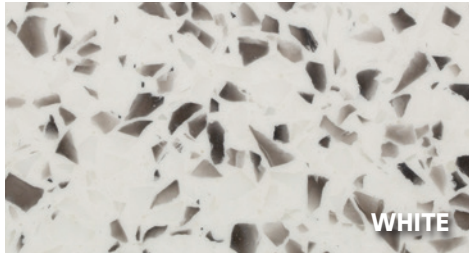

STONHARDS[®] RTZ

Tradition, partnered with innovation, in a floor that has been proclaimed to be its own genre. Stonres RTZ is a seamless, resilient floor that combines distinctive design elements with performance and function, using intricate patterns in a smooth, stain-resistant, ergonomic, and noise-reducing system. Stonres RTZ is frequently specified for operating rooms due to its durability, stain-resistance and easy-to-clean properties. It also meets the challenges of many commercial markets, such as education, stadiums and retail spaces. Custom colors, free-form designs, and logos are available.

STONHARD[®] STONRES[®] RTZ-2

MARBLE CHIPS

EBONY CHIPS

LUCENT CHIPS

Tradition, partnered with innovation, in a floor that has been proclaimed to be its own genre. Stonres RTZ is a seamless, resilient floor that combines distinctive design elements with performance and function, using intricate patterns in a smooth, stain-resistant, ergonomic, and noise-reducing system. Now, Stonres RTZ-2 offers the same outstanding performance as Stonres RTZ in a fresh look and palette. Stonres RTZ-2 is an ideal solution for Operating Rooms providing outstanding durability, stain-resistance, and easy-to-clean properties. Stonres RTZ-2 also meets the challenges of many other commercial markets, such as education, stadiums, and retail spaces. Custom colors, free-form designs, and logos are available.