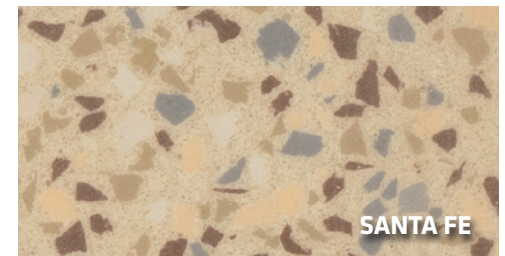

STONHARDS[®] RTZ

Tradition, partnered with innovation, in a floor that has been proclaimed to be its own genre. Stonres RTZ is a seamless, resilient floor that combines distinctive design elements with performance and function, using intricate patterns in a smooth, stain-resistant, ergonomic, and noise-reducing system. Stonres RTZ is frequently specified for operating rooms due to its durability, stain-resistance and easy-to-clean properties. It also meets the challenges of many commercial markets, such as education, stadiums and retail spaces. Custom colors, free-form designs, and logos are available.

STONHARD[®] STONRES[®] RTZ-2

MARBLE CHIPS

EBONY CHIPS

LUCENT CHIPS

Tradition, partnered with innovation, in a floor that has been proclaimed to be its own genre. Stonres RTZ is a seamless, resilient floor that combines distinctive design elements with performance and function, using intricate patterns in a smooth, stain-resistant, ergonomic, and noise-reducing system. Now, Stonres RTZ-2 offers the same outstanding performance as Stonres RTZ in a fresh look and palette. Stonres RTZ-2 is an ideal solution for Operating Rooms providing outstanding durability, stain-resistance, and easy-to-clean properties. Stonres RTZ-2 also meets the challenges of many other commercial markets, such as education, stadiums, and retail spaces. Custom colors, free-form designs, and logos are available.