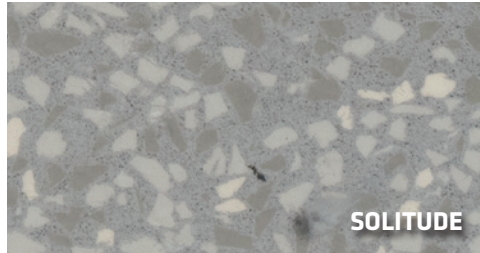

STONHARDS[®] RTZ

Tradition, partnered with innovation, in a floor that has been proclaimed to be its own genre. Stonres RTZ is a seamless, resilient floor that combines distinctive design elements with performance and function, using intricate patterns in a smooth, stain-resistant, ergonomic, and noise-reducing system. Stonres RTZ is frequently specified for operating rooms due to its durability, stain-resistance and easy-to-clean properties. It also meets the challenges of many commercial markets, such as education, stadiums and retail spaces. Custom colors, free-form designs, and logos are available.

STONHARD[®] STONRES[®] RTZ-2

MARBLE CHIPS

EBONY CHIPS

LUCENT CHIPS

Tradition, partnered with innovation, in a floor that has been proclaimed to be its own genre. Stonres RTZ is a seamless, resilient floor that combines distinctive design elements with performance and function, using intricate patterns in a smooth, stain-resistant, ergonomic, and noise-reducing system. Now, Stonres RTZ-2 offers the same outstanding performance as Stonres RTZ in a fresh look and palette. Stonres RTZ-2 is an ideal solution for Operating Rooms providing outstanding durability, stain-resistance, and easy-to-clean properties. Stonres RTZ-2 also meets the challenges of many other commercial markets, such as education, stadiums, and retail spaces. Custom colors, free-form designs, and logos are available.